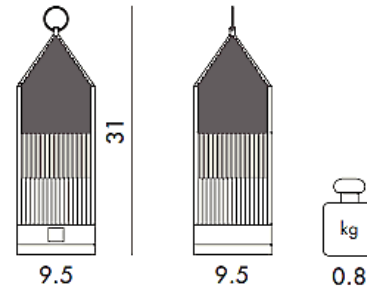

Lantern

Lantern is an original portable LED, transparent, “chargeable”, injection moulded lamp that charges by placing it onto a charging base. The light is projected by a graphic effect of the design.

Brand: **KARTELL**
Item type: Table Lamp
Item code: 9335/AM
Designer: Fabio Novembre
Color: Amber
Dimension: 9.5 x 9.5 x 31 cm

Please click the link for more option and finishes:

https://www.kartell.com/IT/it/illuminazione/lantern/09335?variantName=x_colorVariant&variantValue=AM